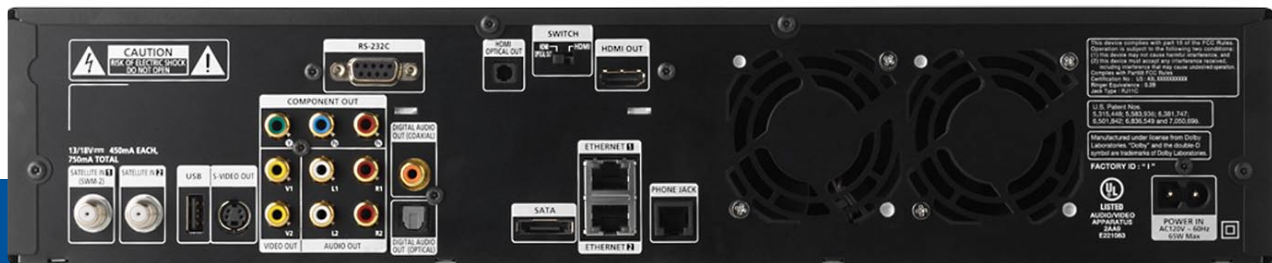

DIRECTV® HD DVR Pro

Delivers 100% digital-quality picture and sound – on every channel!

Take control of your TV with some of these HR21P features:

ADVANCED PROGRAM GUIDE®

View DIRECTV® channels - to watch or record - on one simple guide. Sneak a peak at what's coming with up to 14 days of program listings.

SEARCH BY

Locate and watch a particular program, movie, or sports event in a snap with this convenient feature, which allows you to search by title, channel, keyword, and even actor!

INTERACTIVE

Get more information by using DIRECTV® interactive features like DIRECTV Active™ which gives personalized weather, horoscopes and lottery results.**

PAUSE, REWIND, FAST-FORWARD

Answer the phone or raid the fridge, and pause your TV for up to 90 minutes — then pick up where you left off. Plus rewind and fast-forward in a snap.

SERIES LINK™

Automatically record episodes of your favorite shows - even if the day or time changes. Record first run, repeats or both.

REAR VIEW

GENERAL

Product	Model	HR21P
	Brand	DIRECTV
	Name	HD DVR Pro
Warranty		Limited 90 day (See User's Guide)
Receiver	Width	16.9"
	Height	3.46"
	Depth	11.8"
	Weight	9.71lbs
Carton	Width	20.0"
	Height	7.28"
	Depth	15.8"
	Weight	14.1lbs
Tuners	Satellite	2

INPUTS/OUTPUTS

Video Outputs	Optical HDMI (DLI)	1
	HDMI (standard)	1
	Component	1 (YPbPr)
	S-Video	1
	Composite	2 (RCA type)
Audio Outputs	Digital Optical	1
	Digital	1 (coaxial)
	Stereo	2 (L/R, RCA)
Other	Satellite In	2
	RS 232	1
	Internal RF antenna	1
	IR In	1
	USB	1
	Ethernet	2
	eSATA HDD interface	1
Phone	1	

BOX CONTENTS

Cables	HDMI
	Component (YPbPr)
	S-Video
	A/V (RCA)
Other	Access Card
	Phone cord
	Power cord
Remote	B-band converters (2)
	Model RC64R
	IR Capable
	RF Capable
	4 Position Switch: DIRECTV Receiver, TV, AV1, AV2
	Programmable to DIRECTV, TV, STB, DVD, VCR, Stereo
	Batteries Included (2 AA)