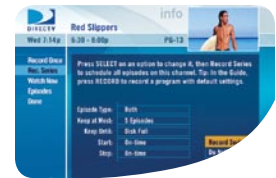

SERIES LINK™

Automatically record episodes of your favorite shows - even if the day or time changes. Record first run, repeats or both.